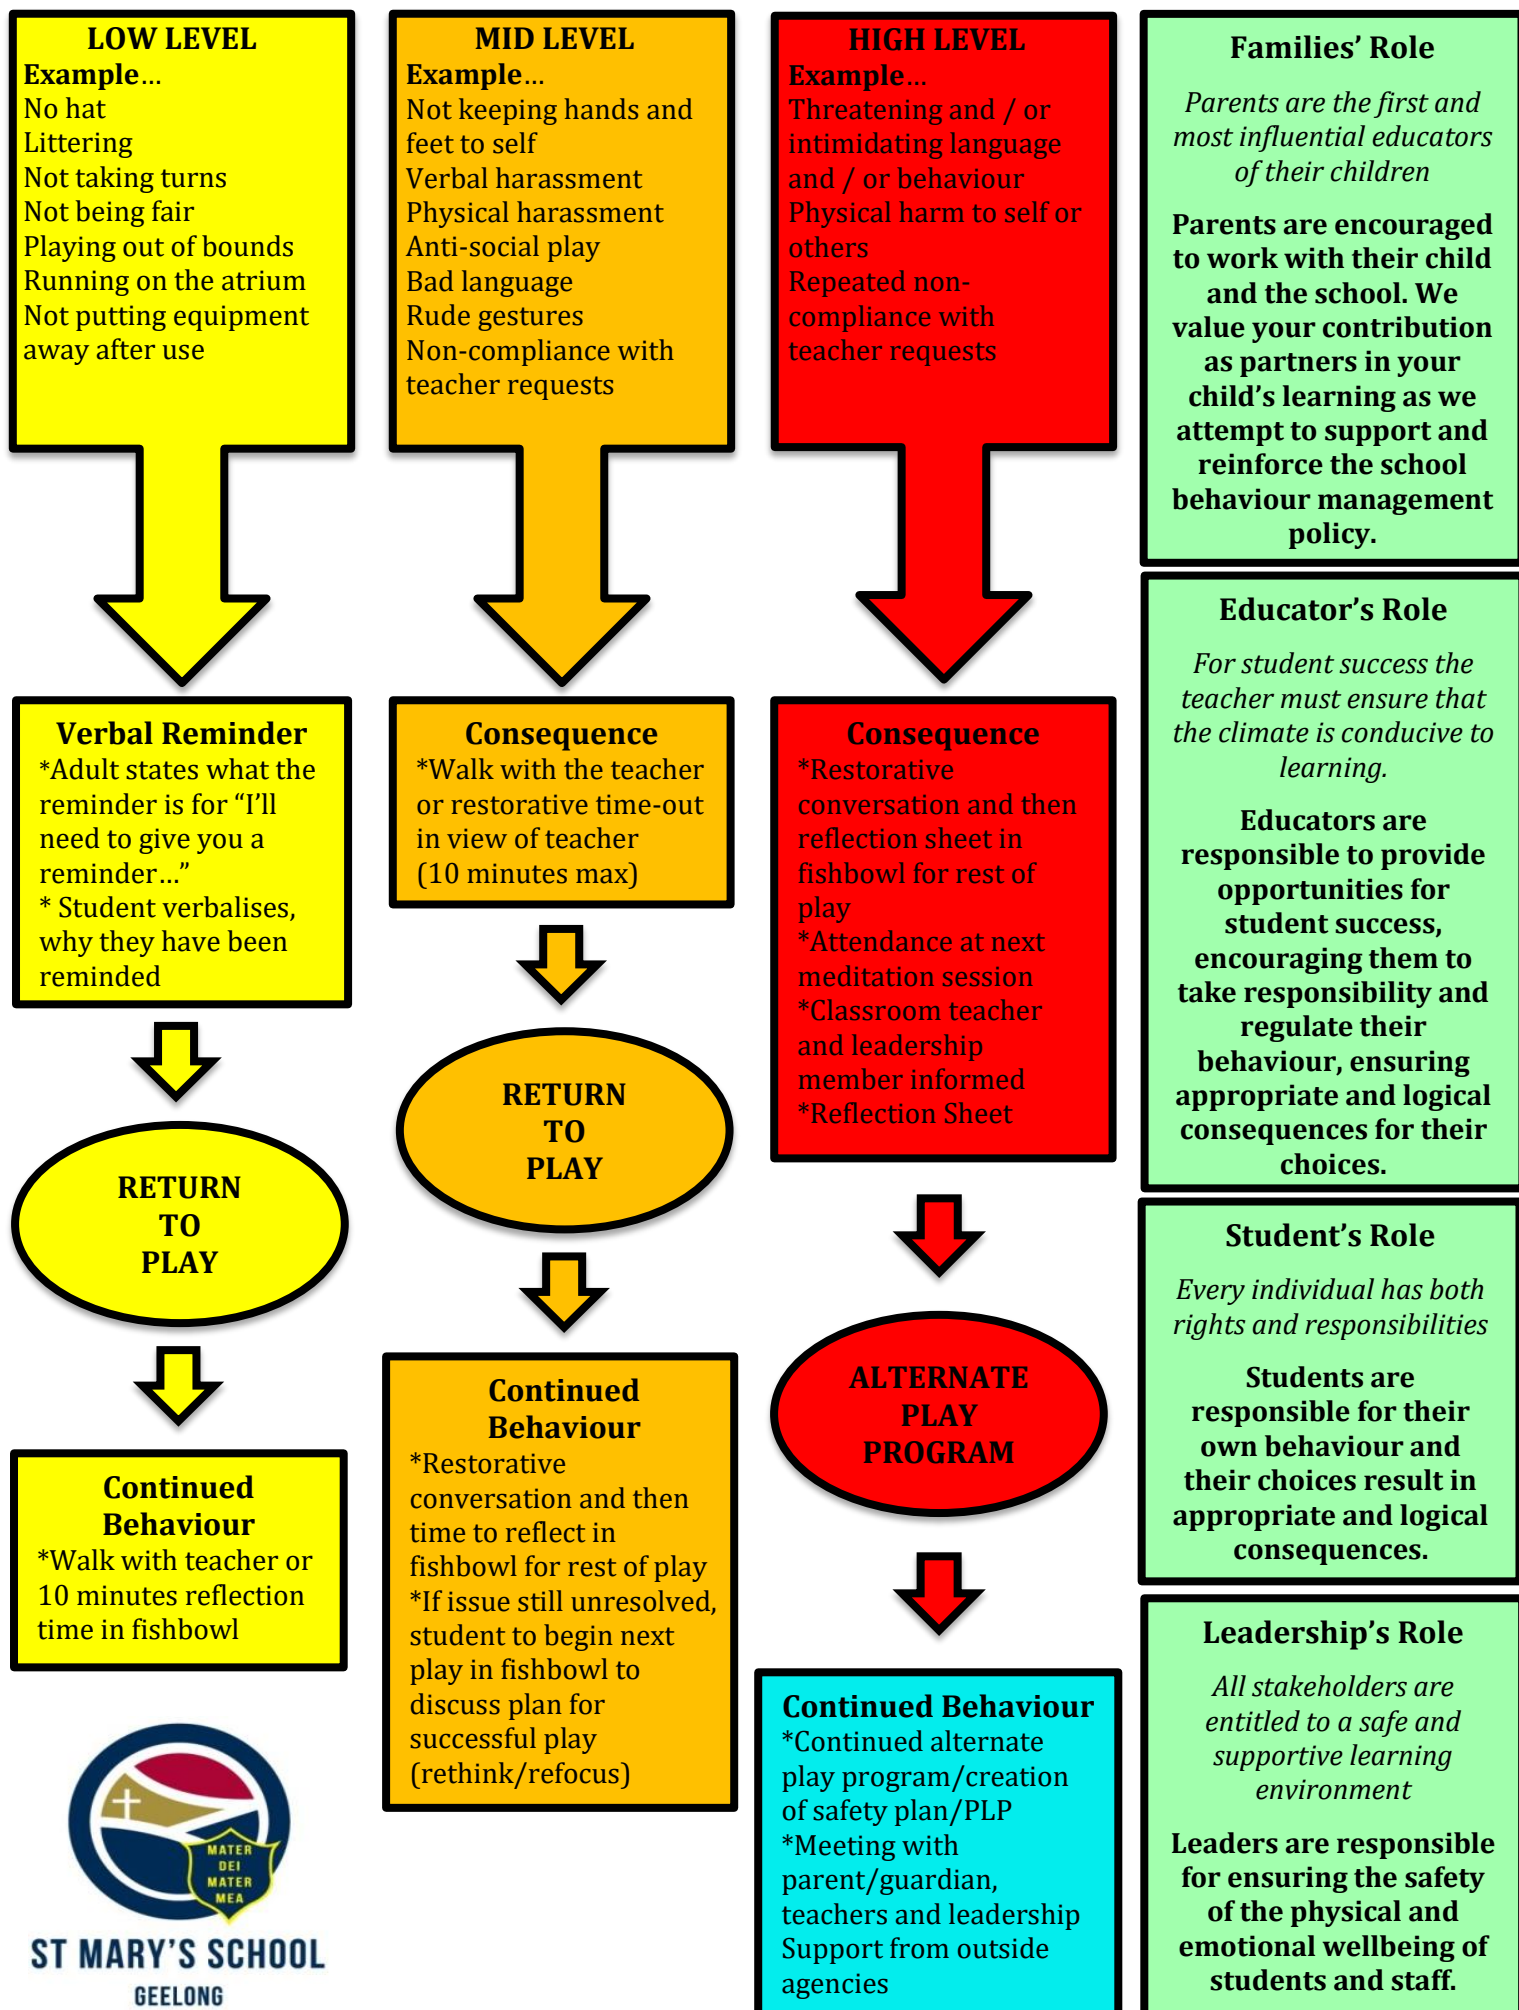

ST MARY'S SCHOOL, GEELONG

PLAYGROUND BEHAVIOUR MANAGEMENT FLOW CHART

ST MARY'S SCHOOL, GEELONG

CLASSROOM BEHAVIOUR MANAGEMENT FLOW CHART